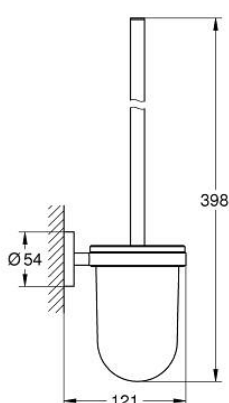

40 374 DL1 ESSENTIALS TOILET BRUSH SET

PRODUCT DESCRIPTION

- Colour: brushed warm sunset
- material: glass / metal
- wall mounted
- concealed fastening
- GROHE LongLife finish
- suitable for screwing (including screws and dowels) or gluing (glue 40 915 000 sold separately)
- holding force: max. 5 kg
- the specified holding capacity is valid for static (slowly applied) load and intended use only

40 374 DL1 ESSENTIALS TOILET BRUSH SET

SELECT SPARE PART: , November 2016 – now

1: Spare brush (Spare part-nr. 40392DL0)

1.1: Spare brush head (Spare part-nr. 40791001)

2: Spare glass for brush (Spare part-nr. 40393000)