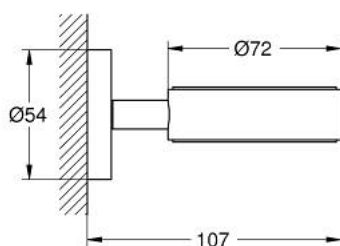

## 40 369 DA1 ESSENTIALS HOLDER

### PRODUCT DESCRIPTION

- Colour: warm sunset
- material: metal
- for crystal glass (40 372 001)
- soap dish (40 368 001) or soap dispenser (40 394 001)
- concealed fastening
- GROHE LongLife finish
- suitable for screwing (including screws and dowels) or gluing (glue 40 915 000 sold separately)
- holding force: max. 5 kg
- the specified holding capacity is valid for static (slowly applied) load and intended use only