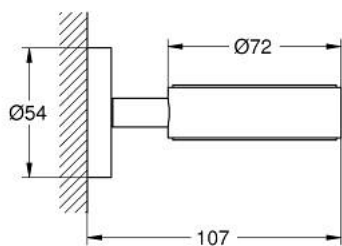

40 369 001 ESSENTIALS HOLDER

PRODUCT DESCRIPTION

- Colour: chrome
- material: metal
- for crystal glass (40 372 001)
- soap dish (40 368 001) or soap dispenser (40 394 001)
- concealed fastening
- GROHE LongLife finish
- suitable for screwing (including screws and dowels) or gluing (glue 40 915 000 sold separately)
- holding force: max. 5 kg
- the specified holding capacity is valid for static (slowly applied) load and intended use only