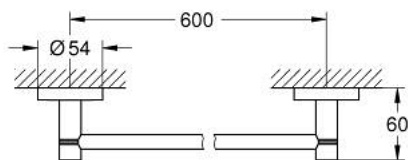

### PRODUCT DESCRIPTION

- Colour: brushed cool sunrise
- material: metal
- 654 mm (drilling length 600 mm)
- concealed fastening
- GROHE LongLife finish
- suitable for screwing (including screws and dowels) or gluing (glue 40 915 000 sold separately)
- holding force: max. 10 kg
- the specified holding capacity is valid for static (slowly applied) load and intended use only