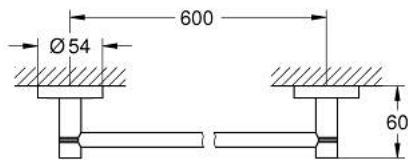

40 366 GL1 ESSENTIALS TOWEL HOLDER

PRODUCT DESCRIPTION

- Colour: cool sunrise
- material: metal
- 654 mm (drilling length 600 mm)
- concealed fastening
- GROHE LongLife finish
- suitable for screwing (including screws and dowels) or gluing (glue 40 915 000 sold separately)
- holding force: max. 10 kg
- the specified holding capacity is valid for static (slowly applied) load and intended use only