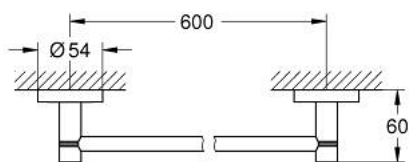

40 366 DL1 ESSENTIALS TOWEL HOLDER

PRODUCT DESCRIPTION

- Colour: brushed warm sunset
- material: metal
- 654 mm (drilling length 600 mm)
- concealed fastening
- GROHE LongLife finish
- suitable for screwing (including screws and dowels) or gluing (glue 40 915 000 sold separately)
- holding force: max. 10 kg
- the specified holding capacity is valid for static (slowly applied) load and intended use only