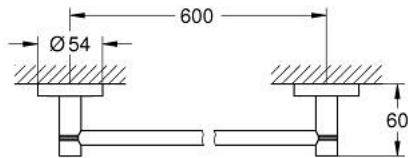

## 40 366 DC1 ESSENTIALS TOWEL HOLDER

### PRODUCT DESCRIPTION

- Colour: Supersteel
- material: metal
- 654 mm (drilling length 600 mm)
- concealed fastening
- GROHE LongLife finish
- suitable for screwing (including screws and dowels) or gluing (glue 40 915 000 sold separately)
- holding force: max. 10 kg
- the specified holding capacity is valid for static (slowly applied) load and intended use only