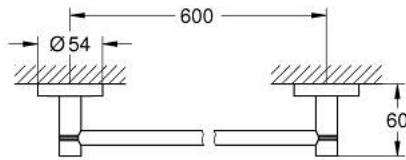

40 366 DA1 ESSENTIALS TOWEL HOLDER

PRODUCT DESCRIPTION

- Colour: warm sunset
- material: metal
- 654 mm (drilling length 600 mm)
- concealed fastening
- GROHE LongLife finish
- suitable for screwing (including screws and dowels) or gluing (glue 40 915 000 sold separately)
- holding force: max. 10 kg
- the specified holding capacity is valid for static (slowly applied) load and intended use only