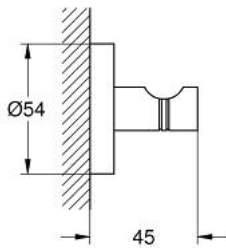

40 364 A01 ESSENTIALS ROBE HOOK

PRODUCT DESCRIPTION

- Colour: hard graphite
- material: metal
- concealed fastening
- GROHE LongLife finish
- suitable for screwing (including screws and dowels) or gluing (glue 40 915 000 sold separately)
- holding force: max. 5 kg
- the specified holding capacity is valid for static (slowly applied) load and intended use only