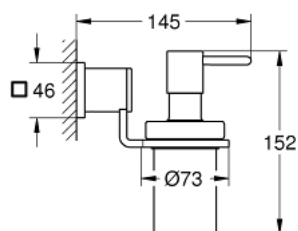

40 363 000 ALLURE SOAP DISPENSER

PRODUCT DESCRIPTION

- Colour: chrome
- material: glass / metal
- wall mounted
- filling quantity 160 ml
- consisting of holder and tank
- concealed fastening
- GROHE LongLife finish

40 363 000 ALLURE SOAP DISPENSER

SELECT SPARE PART: , June 2005 – now

1: Pump device (Spare part-nr. 40384000)

2: Spare bottle (Spare part-nr. 40179000)