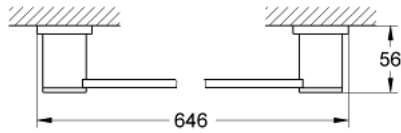

40 341 000 ALLURE TOWEL HOLDER

PRODUCT DESCRIPTION

- Colour: chrome
- 640 mm (drilling length 600 mm)
- material: metal
- concealed fastening
- GROHE LongLife finish

Pure Freude
an Wasser

40 341 000 **ALLURE TOWEL HOLDER**