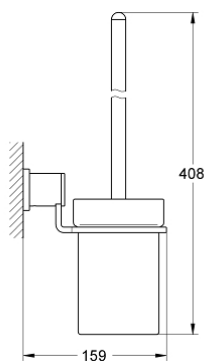

40 340 000 ALLURE TOILET BRUSH SET

PRODUCT DESCRIPTION

- Colour: chrome
- wall model
- GROHE LongLife finish

40 340 000 ALLURE TOILET BRUSH SET

SELECT SPARE PART: , June 2005 – now

1: Spare brush (Spare part-nr. 40206000)

1.1: Spare brush head (Spare part-nr. 40207000)

2: Spare glass (Spare part-nr. 40265000)