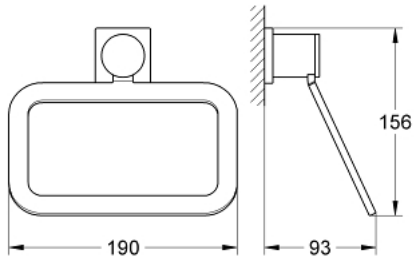

### PRODUCT DESCRIPTION

- Colour: chrome
- material: metal
- concealed fastening
- GROHE LongLife finish

Pure Freude  
an Wasser