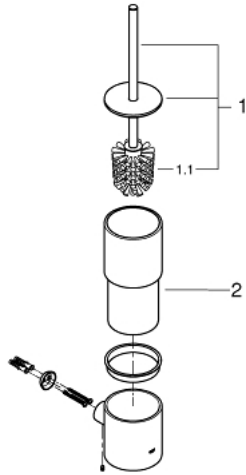

40 314 GL3 ATRIO TOILET BRUSH SET

PRODUCT DESCRIPTION

- Colour: cool sunrise
- material: glass / metal
- wall mounted
- concealed fastening
- GROHE LongLife finish

40 314 GL3 ATRIO TOILET BRUSH SET

SELECT SPARE PART: , March 2018 – now

1: Spare brush (Spare part-nr. 40951GL0)

1.1: Spare brush head (Spare part-nr. 40791KS1)

2: Spare glass for brush (Spare part-nr. 40952000)