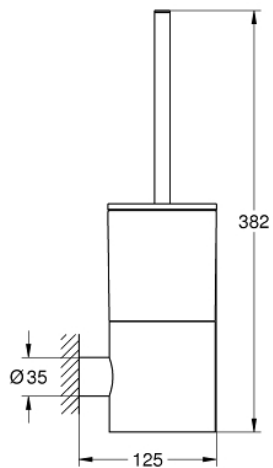

40 314 GL3 ATRIO TOILET BRUSH SET

PRODUCT DESCRIPTION

- Colour: cool sunrise
- material: glass / metal
- wall mounted
- concealed fastening
- GROHE LongLife finish

40 314 GL3 ATRIO TOILET BRUSH SET

SELECT SPARE PART: , March 2018 – now

1: Spare brush (Spare part-nr. 40951GL0)

1.1: Spare brush head (Spare part-nr. 40791KS1)

2: Spare glass for brush (Spare part-nr. 40952000)