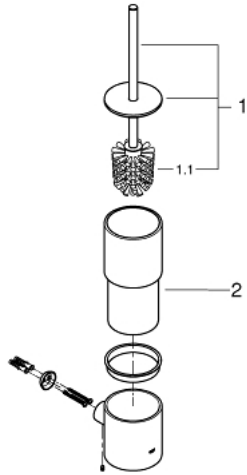

40 314 DA3 ATRIO TOILET BRUSH SET

PRODUCT DESCRIPTION

- Colour: warm sunset
- material: glass / metal
- wall mounted
- concealed fastening
- GROHE LongLife finish

40 314 DA3 ATRIO TOILET BRUSH SET

SELECT SPARE PART: , March 2018 – now

1: Spare brush (Spare part-nr. 40951DA0)

1.1: Spare brush head (Spare part-nr. 40791KS1)

2: Spare glass for brush (Spare part-nr. 40952000)