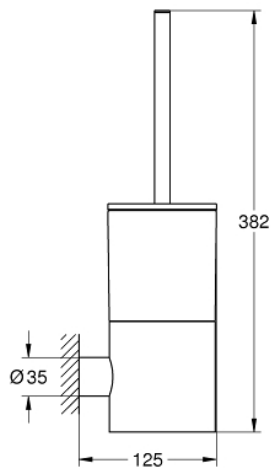

40 314 DA3 ATRIO TOILET BRUSH SET

PRODUCT DESCRIPTION

- Colour: warm sunset
- material: glass / metal
- wall mounted
- concealed fastening
- GROHE LongLife finish

40 314 DA3 ATRIO TOILET BRUSH SET

SELECT SPARE PART: , March 2018 – now

1: Spare brush (Spare part-nr. 40951DA0)

1.1: Spare brush head (Spare part-nr. 40791KS1)

2: Spare glass for brush (Spare part-nr. 40952000)