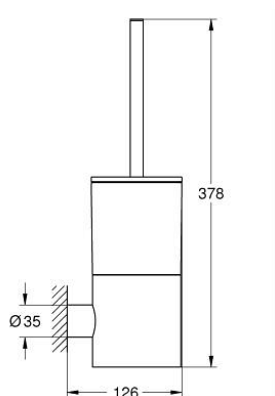

40 314 AL3 ATRIO TOILET BRUSH SET

PRODUCT DESCRIPTION

- Colour: brushed hard graphite
- material: glass / metal
- wall mounted
- concealed fastening
- GROHE LongLife finish

40 314 AL3 ATRIO TOILET BRUSH SET

SELECT SPARE PART: , June 2017 – now

1: Spare brush (Spare part-nr. 40951AL0)

1.1: Spare brush head (Spare part-nr. 40791KS1)

2: Spare glass for brush (Spare part-nr. 40952000)