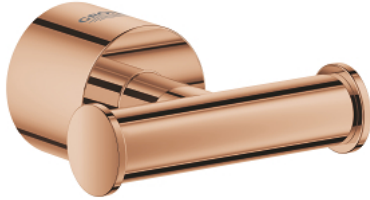

40 312 DA3 **ATRIO ROBE HOOK**

PRODUCT DESCRIPTION

- Colour: warm sunset
- material: metal
- concealed fastening
- GROHE LongLife finish