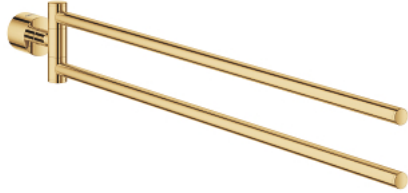

40 308 GL3 ATRIO TOWEL HOLDER

PRODUCT DESCRIPTION

- Colour: cool sunrise
- material: metal
- 2 arms, not pivotable
- length 489 mm
- concealed fastening
- GROHE LongLife finish