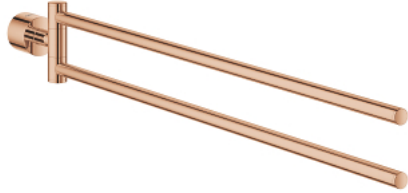

40 308 DA3 **ATRIO TOWEL HOLDER**

PRODUCT DESCRIPTION

- Colour: warm sunset
- material: metal
- 2 arms, not pivotable
- length 489 mm
- concealed fastening
- GROHE LongLife finish