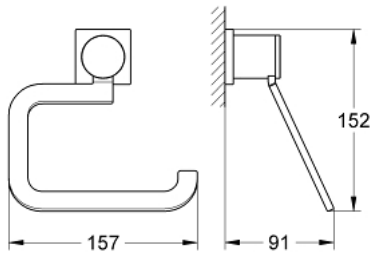

## 40 279 000 ALLURE TOILET PAPER HOLDER

### PRODUCT DESCRIPTION

- Colour: chrome
- without cover
- material: metal
- concealed fastening
- GROHE LongLife finish

Pure Freude  
an Wasser