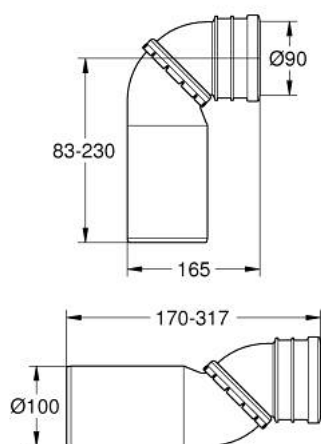

39 954 000 **RAPID SL WASTE ELBOW**

PRODUCT DESCRIPTION

- 90° rotatable PVC pipe
- for flushing cistern GD 2

Pure Freude
an Wasser

39 954 000 **RAPID SL WASTE ELBOW**

No exploded view is available for this spare part list.

SELECT SPARE PART: , January 2008 – now

1: Seat washer (Spare part-nr. 4207700M)