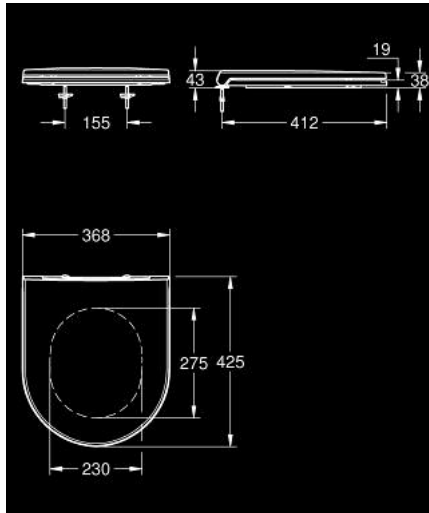

39 913 001 BAU CERAMIC WC SEAT SOFT CLOSE SLIM

PRODUCT DESCRIPTION

- Colour: alpine white
- with lid
- slim design
- quick release function
- detachable
- material: Duroplast
- including fixation set
- stainless steel hinges
- easy fixation from above
- weight bearing capacity 150 kg
- compatible with Bau Ceramic bowl 39 910 000

39 913 001 BAU CERAMIC WC SEAT SOFT CLOSE SLIM

SELECT SPARE PART: , March 2022 – now

1: Damper (Spare part-nr. 49119000)

2: Sound absorber (Spare part-nr. 49536000)

3: Fixation set for seat and cover (Spare part-nr. 49120000)