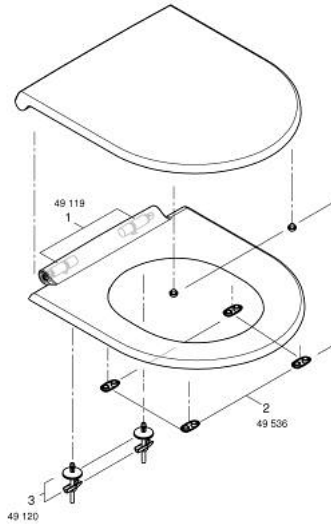

39 913 001 BAU CERAMIC WC SEAT SOFT CLOSE SLIM

PRODUCT DESCRIPTION

- Colour: alpine white
- with lid
- slim design
- quick release function
- detachable
- material: Duroplast
- including fixation set
- stainless steel hinges
- easy fixation from above
- weight bearing capacity 150 kg
- compatible with Bau Ceramic bowl 39 910 000

39 913 001 BAU CERAMIC WC SEAT SOFT CLOSE SLIM

SELECT SPARE PART: , March 2022 – now

1: Damper (Spare part-nr. 49119000)

2: Sound absorber (Spare part-nr. 49536000)

3: Fixation set for seat and cover (Spare part-nr. 49120000)