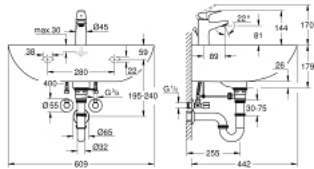

39 644 000 BAU CERAMIC BUNDLE WASH BASIN 60 + BAUFLOW BASIN MIXER

PRODUCT DESCRIPTION (1/2)

- Colour: alpine white
- consisting of:
 - Bau Ceramic wash basin 60 (39 421 000)
 - wall hung
 - 1 hole punched
 - with overflow
 - 609 x 442 mm
 - sanitary ware
 - BauFlow single-lever basin mixer S-size (23 751 000)
 - single hole installation
 - metal lever
 - GROHE SmoothControl 28 mm ceramic cartridge
 - GROHE LongLife finish
 - GROHE EcoJoy mousseur 5.7 l/min
 - rapid installation system
 - pop-up waste set 1 1/4"
 - flexible connection hoses
 - mounting set
 - brand: TOX
 - hanger bolts M10 x 140
 - Angle valve 1/2" (22 039 000)
 - self-sealing connection thread
 - wall connection 1/2"
 - outlet 3/8"
 - with length compensation
 - with compression nut Ø 10 mm
 - water protected spindle shutoff, brass, with grease chamber and double o-ring sealing
 - long connecting shaft
 - ergonomic metal handle
 - marking: neutral
 - metal push-on escutcheon Ø 55 mm
 - GROHE LongLife finish

Pure Freude
an Wasser

39 644 000 **BAU CERAMIC BUNDLE WASH BASIN 60 + BAUFLOW BASIN MIXER**

PRODUCT DESCRIPTION (2/2)

- P-trap 1 1/4" (28 947 000)
- for basins
- wall connection
- sliding escutcheon