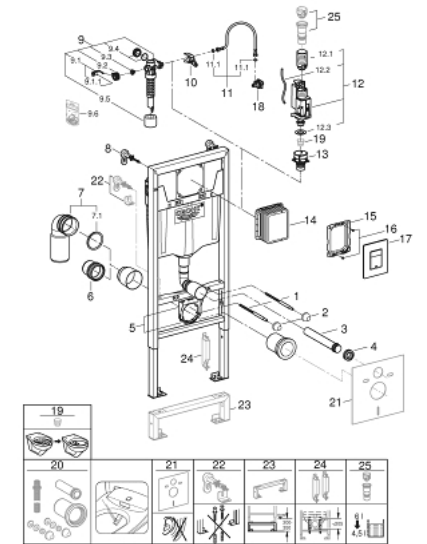

39 587 000 **RAPID SL 3-IN-1 SET FOR WC, 1.13 M INSTALLATION HEIGHT**

SELECT SPARE PART: , June 2018 – now

- 1: Threaded bolt (Spare part-nr. 4276400M)
- 2: Basin fastening (Spare part-nr. 43511SH0)
- 3: Wall union (Spare part-nr. 43352000)
- 4: Connector (Spare part-nr. 37119000)
- 5: Support for outlet bend (Spare part-nr. 42243000)
- 6: Distance pipe 3" (Spare part-nr. 42766000)
- 7: PVC waste bend (Spare part-nr. 42216000)
- 7.1: Seat washer (Spare part-nr. 4207700M)
- 8: Wall union (Spare part-nr. 3855800M)
- 9: Filling valve (Spare part-nr. 37095000)
- 9.1: Lever (Spare part-nr. 43734000)
- 9.1.1: Ball seal dia. 9x6.8 mm (Spare part-nr. 4377000M)
- 9.2: Valve head (Spare part-nr. 43536000)
- 9.3: Membrane (Spare part-nr. 4375800M)
- 9.4: Screw cap (Spare part-nr. 43735000)
- 9.5: Valve float, 5 pcs. (Spare part-nr. 4379100M)
- 9.6: Repl. kit f. seal (Spare part-nr. 43722000)*
- 10: Support device (Spare part-nr. 42246000)
- 11: Tube (Spare part-nr. 42233000)
- 11.1: Seat washer (Spare part-nr. 0319100M)
- 12: Dual Flush discharge valve AV1 (Spare part-nr. 42320000)
- 12.1: Extension for overflow pipe (Spare part-nr. 42313000)
- 12.2: pneumatic hose (Spare part-nr. 42319000)
- 12.3: Ball seal dia. 9x6.8 mm (Spare part-nr. 42310000)
- 13: Valve seat (Spare part-nr. 42599000)
- 14: Inspection shaft (Spare part-nr. 66791000)
- 15: Frame (Spare part-nr. 43207000)
- 16: Screw dia. 4x52 mm (Spare part-nr. 6636200M)
- 17: top plate w. push button (Spare part-nr. 42371000)
- 18: Water connection (Spare part-nr. 48561000)
- 19: Flow restrictor (Spare part-nr. 42300000)*
- 20: Retrofit kit for shower toilets Sensia Arena and Sensia Pro (Spare part-nr. 40899000)*
- 21: Set for noise protection (Spare part-nr. 37131000)*
- 22: Xtra wall brackets, flexible placing (Spare part-nr. 38733000)*
- 23: Extension (Spare part-nr. 38629000)*
- 24: Accessory (Spare part-nr. 38779000)*
- 25: 4,5 l Adapter for GD2 (Spare part-nr. 42333000)*

* Optional accessories