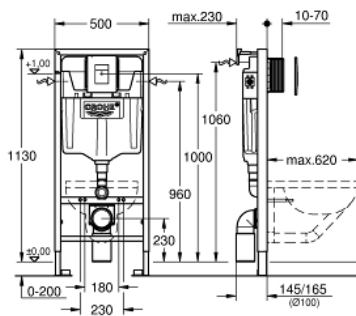

### PRODUCT DESCRIPTION

- Colour: chrome
- with flushing cistern GD 2, 6 - 9 l
- consisting of:
  - Rapid SL element for WC (39 144 000)
  - Skate Cosmopolitan flush plate, chrome (38 732 000)
  - wall brackets (38 558 00M)
  - including PVC waste bend (67 546 040)