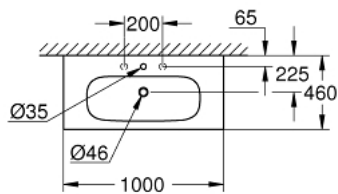

39 585 00H EURO CERAMIC VANITY BASIN 100

PRODUCT DESCRIPTION

- Colour: alpine white
- wall hung
- 1 hole punched, 2 holes pre-punched
- with overflow
- 1000 x 460 mm
- suitable for vanity units
- sanitary ware
- GROHE HyperClean antibacterial glazing
- GROHE AquaCeramic antistick coating