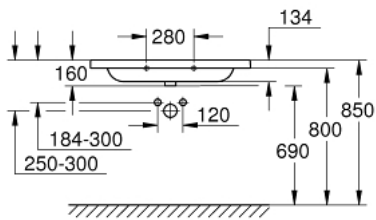

39 585 00H EURO CERAMIC VANITY BASIN 100

PRODUCT DESCRIPTION

- Colour: alpine white
- wall hung
- 1 hole punched, 2 holes pre-punched
- with overflow
- 1000 x 460 mm
- suitable for vanity units
- sanitary ware
- GROHE HyperClean antibacterial glazing
- GROHE AquaCeramic antistick coating