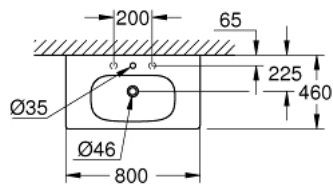

39 584 00H EURO CERAMIC VANITY BASIN 80

PRODUCT DESCRIPTION

- Colour: alpine white
- wall hung
- 1 hole punched, 2 holes pre-punched
- with overflow
- 800 x 460 mm
- suitable for vanity units
- sanitary ware
- GROHE HyperClean antibacterial glazing
- GROHE AquaCeramic antistick coating