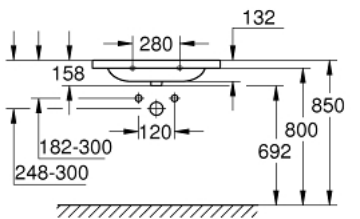

39 584 00H EURO CERAMIC VANITY BASIN 80

PRODUCT DESCRIPTION

- Colour: alpine white
- wall hung
- 1 hole punched, 2 holes pre-punched
- with overflow
- 800 x 460 mm
- suitable for vanity units
- sanitary ware
- GROHE HyperClean antibacterial glazing
- GROHE AquaCeramic antistick coating