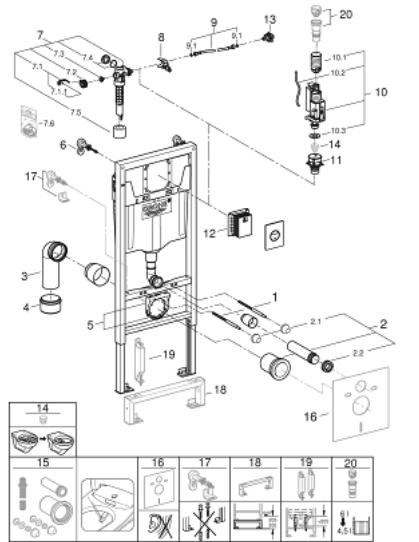

39 581 000 RAPID SL 3-IN-1 SET FOR WC, 1.13 M INSTALLATION HEIGHT

SELECT SPARE PART: , May 2018 – now

- 1: Threaded bolt (Spare part-nr. 4276400M)
 - 2: WC inlet and outlet connecting set (Spare part-nr. 37311K00)
 - 2.1: Basin fastening (Spare part-nr. 43511SH0)
 - 2.2: Connector (Spare part-nr. 37119000)
 - 3: PP-outlet bend Ø 90 mm (Spare part-nr. 42327000)
 - 4: 4" Outlet Adaptor F Rapid SI (Spare part-nr. 42242000)
 - 5: Support for outlet bend (Spare part-nr. 42243000)
 - 6: Wall union (Spare part-nr. 3855800M)
 - 7: Filling valve (Spare part-nr. 37095000)
 - 7.1: Lever (Spare part-nr. 43734000)
 - 7.1.1: Ball seal dia. 9x6.8 mm (Spare part-nr. 4377000M)
 - 7.2: Valve head (Spare part-nr. 43536000)
 - 7.3: Membrane (Spare part-nr. 4375800M)
 - 7.4: Screw cap (Spare part-nr. 43735000)
 - 7.5: Valve float, 5 pcs. (Spare part-nr. 4379100M)
 - 7.6: Repl. kit f. seal (Spare part-nr. 43722000)*
 - 8: Support device (Spare part-nr. 42246000)
 - 9: Tube (Spare part-nr. 42233000)
 - 9.1: Seat washer (Spare part-nr. 0319100M)
 - 10: Dual Flush discharge valve AV1 (Spare part-nr. 42320000)
 - 10.1: Extension for overflow pipe (Spare part-nr. 42313000)
 - 10.2: pneumatic hose (Spare part-nr. 42319000)
 - 10.3: Ball seal dia. 9x6.8 mm (Spare part-nr. 42310000)
 - 11: Valve seat (Spare part-nr. 42599000)
 - 12: Revision shaft for small flush plates (Spare part-nr. 40911000)
 - 13: Water connection (Spare part-nr. 48561000)
 - 14: Flow restrictor (Spare part-nr. 42300000)*
 - 15: Retrofit kit for shower toilets Sensia Arena and Sensia Pro (Spare part-nr. 40899000)*
 - 16: Set for noise protection (Spare part-nr. 37131000)*
 - 17: Xtra wall brackets, flexible placing (Spare part-nr. 38733000)*
 - 18: Extension (Spare part-nr. 38629000)*
 - 19: Accessory (Spare part-nr. 38779000)*
 - 20: 4,5 l Adapter for GD2 (Spare part-nr. 42333000)*
- * Optional accessories