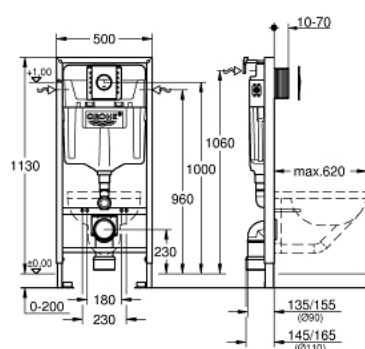

39 581 000 **RAPID SL 3-IN-1 SET FOR WC, 1.13 M INSTALLATION HEIGHT**

PRODUCT DESCRIPTION

- Colour: chrome
- with flushing cistern GD 2, 6 - 9 l
- consisting of:
 - Rapid SL element for WC (38 528 001)
 - Nova Cosmopolitan S flush plate, chrome (37 601 000)
 - wall brackets (38 558 00M)