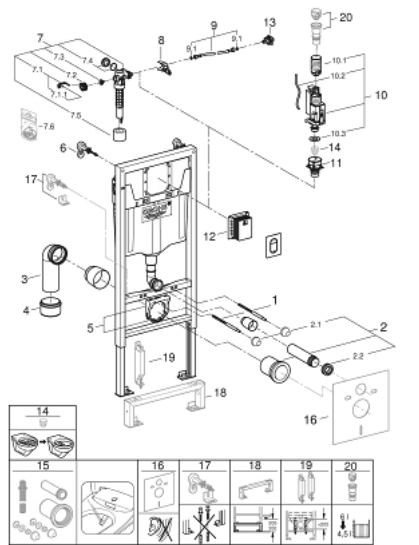

39 504 000 RAPID SL 3-IN-1 SET FOR WC, 1.13 M INSTALLATION HEIGHT

SELECT SPARE PART: , April 2017 – now

- 1: Threaded bolt (Spare part-nr. 4276400M)
- 2: WC inlet and outlet connecting set (Spare part-nr. 37311K00)
- 2.1: Basin fastening (Spare part-nr. 43511SH0)
- 2.2: Connector (Spare part-nr. 37119000)
- 3: PP-outlet bend \varnothing 90 mm (Spare part-nr. 42327000)
- 4: 4" Outlet Adaptor F Rapid SI (Spare part-nr. 42242000)
- 5: Support for outlet bend (Spare part-nr. 42243000)
- 6: Wall union (Spare part-nr. 3855800M)
- 7: Filling valve (Spare part-nr. 37095000)
- 7.1: Lever (Spare part-nr. 43734000)
- 7.1.1: Ball seal dia. 9x6.8 mm (Spare part-nr. 4377000M)
- 7.2: Valve head (Spare part-nr. 43536000)
- 7.3: Membrane (Spare part-nr. 4375800M)
- 7.4: Screw cap (Spare part-nr. 43735000)
- 7.5: Valve float, 5 pcs. (Spare part-nr. 4379100M)
- 7.6: Repl. kit f. seal (Spare part-nr. 43722000)*
- 8: Support device (Spare part-nr. 42246000)
- 9: Tube (Spare part-nr. 42233000)
- 9.1: Seat washer (Spare part-nr. 0319100M)
- 10: Dual Flush discharge valve AV1 (Spare part-nr. 42320000)
- 10.1: Extension for overflow pipe (Spare part-nr. 42313000)
- 10.2: pneumatic hose (Spare part-nr. 42319000)
- 10.3: Ball seal dia. 9x6.8 mm (Spare part-nr. 42310000)
- 11: Valve seat (Spare part-nr. 42599000)
- 12: Revision shaft for small flush plates (Spare part-nr. 40911000)
- 13: Water connection (Spare part-nr. 48561000)
- 14: Flow restrictor (Spare part-nr. 42300000)*
- 15: Retrofit kit for shower toilets Sensia Arena and Sensia Pro (Spare part-nr. 40899000)*
- 16: Set for noise protection (Spare part-nr. 37131000)*
- 17: Xtra wall brackets, flexible placing (Spare part-nr. 38733000)*
- 18: Extension (Spare part-nr. 38629000)*
- 19: Accessory (Spare part-nr. 38779000)*
- 20: 4,5 l Adapter for GD2 (Spare part-nr. 42333000)*