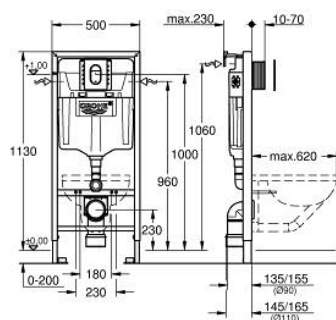

39 504 000 RAPID SL 3-IN-1 SET FOR WC, 1.13 M INSTALLATION HEIGHT

PRODUCT DESCRIPTION

- Colour: chrome
- flushing cistern GD 2, 6 - 9 l
- consisting of:
 - Rapid SL element for WC (38 528 001)
 - Arena Cosmopolitan S flush plate, chrome (37 624 000)
 - wall brackets (38 558 00M)
- including revision shaft 40 911 000 for mounting of small flush plates