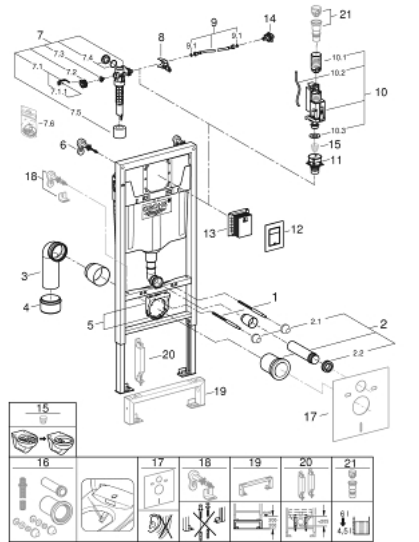

39 501 000 RAPID SL 3-IN-1 SET FOR WC, 1.13 M INSTALLATION HEIGHT

SELECT SPARE PART: , April 2017 – now

- 1: Threaded bolt (Spare part-nr. 4276400M)
- 2: WC inlet and outlet connecting set (Spare part-nr. 37311K00)
- 2.1: Basin fastening (Spare part-nr. 43511SH0)
- 2.2: Connector (Spare part-nr. 37119000)
- 3: PP-outlet bend Ø 90 mm (Spare part-nr. 42327000)
- 4: 4" Outlet Adaptor F Rapid SI (Spare part-nr. 42242000)
- 5: Support for outlet bend (Spare part-nr. 42243000)
- 6: Wall union (Spare part-nr. 3855800M)
- 7: Filling valve (Spare part-nr. 37095000)
- 7.1: Lever (Spare part-nr. 43734000)
- 7.1.1: Ball seal dia. 9x6.8 mm (Spare part-nr. 4377000M)
- 7.2: Valve head (Spare part-nr. 43536000)
- 7.3: Membrane (Spare part-nr. 4375800M)
- 7.4: Screw cap (Spare part-nr. 43735000)
- 7.5: Valve float, 5 pcs. (Spare part-nr. 4379100M)
- 7.6: Repl. kit f. seal (Spare part-nr. 43722000)*
- 8: Support device (Spare part-nr. 42246000)
- 9: Tube (Spare part-nr. 42233000)
- 9.1: Seat washer (Spare part-nr. 0319100M)
- 10: Dual Flush discharge valve AV1 (Spare part-nr. 42320000)
- 10.1: Extension for overflow pipe (Spare part-nr. 42313000)
- 10.2: pneumatic hose (Spare part-nr. 42319000)
- 10.3: Ball seal dia. 9x6.8 mm (Spare part-nr. 42310000)
- 11: Valve seat (Spare part-nr. 42599000)
- 12: Flush plate (Spare part-nr. 37535000)
- 13: Revision shaft for small flush plates (Spare part-nr. 40911000)
- 14: Water connection (Spare part-nr. 48561000)
- 15: Flow restrictor (Spare part-nr. 42300000)*
- 16: Retrofit kit for shower toilets Sensia Arena and Sensia Pro (Spare part-nr. 40899000)*
- 17: Set for noise protection (Spare part-nr. 37131000)*
- 18: Xtra wall brackets, flexible placing (Spare part-nr. 38733000)*
- 19: Extension (Spare part-nr. 38629000)*
- 20: Accessory (Spare part-nr. 38779000)*
- 21: 4,5 l Adapter for GD2 (Spare part-nr. 42333000)*