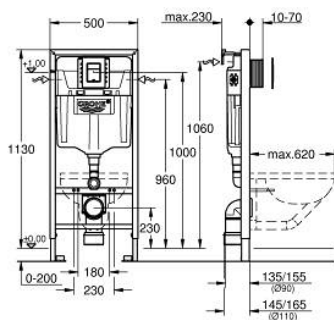

39 501 000 RAPID SL 3-IN-1 SET FOR WC, 1.13 M INSTALLATION HEIGHT

PRODUCT DESCRIPTION

- Colour: chrome
- with flushing cistern GD 2, 6 - 9 l
- consisting of:
 - Rapid SL element for WC (38 528 001)
 - Skate Cosmopolitan S flush plate, chrome (37 535 000)
 - wall brackets (38 558 00M)
- including revision shaft 40 911 000 for mounting of small flush plates