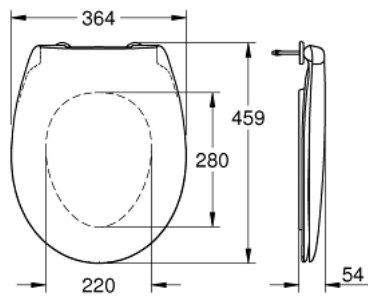

39 493 000 **BAU CERAMIC WC SEAT SOFT CLOSE**

PRODUCT DESCRIPTION

- Colour: alpine white
- with lid
- quick release function
- detachable
- material: Duroplast
- including fixation set
- stainless steel hinges
- easy fixation from above
- compatible with all Bau Ceramic bowls except 39 910 000 and 112 948 SH00

39 493 000 **BAU CERAMIC WC SEAT SOFT CLOSE**

SELECT SPARE PART: , March 2017 – now

1: Damper (Spare part-nr. 49528000)

2: Buffer set (Spare part-nr. 49530000)

3: Fixing set (Spare part-nr. 49529000)