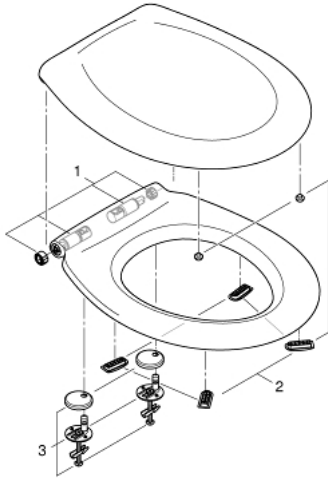

39 492 000 BAU CERAMIC WC SEAT

PRODUCT DESCRIPTION

- Colour: alpine white
- with lid
- quick release function
- detachable
- material: Duroplast
- including fixation set
- stainless steel hinges
- easy fixation from above
- weight bearing capacity 150 kg
- compatible with all Bau Ceramic bowls except 39 910 000

39 492 000 **BAU CERAMIC WC SEAT**

SELECT SPARE PART: , March 2017 – now

1: Damper (Spare part-nr. 49528000)

2: Buffer set (Spare part-nr. 49530000)

3: Fixing set (Spare part-nr. 49529000)