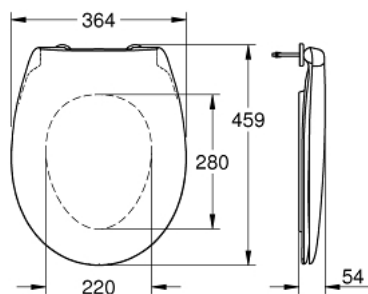

39 492 000 BAU CERAMIC WC SEAT

PRODUCT DESCRIPTION

- Colour: alpine white
- with lid
- quick release function
- detachable
- material: Duroplast
- including fixation set
- stainless steel hinges
- easy fixation from above
- weight bearing capacity 150 kg
- compatible with all Bau Ceramic bowls except 39 910 000

39 492 000 **BAU CERAMIC WC SEAT**

SELECT SPARE PART: , March 2017 – now

1: Damper (Spare part-nr. 49528000)

2: Buffer set (Spare part-nr. 49530000)

3: Fixing set (Spare part-nr. 49529000)