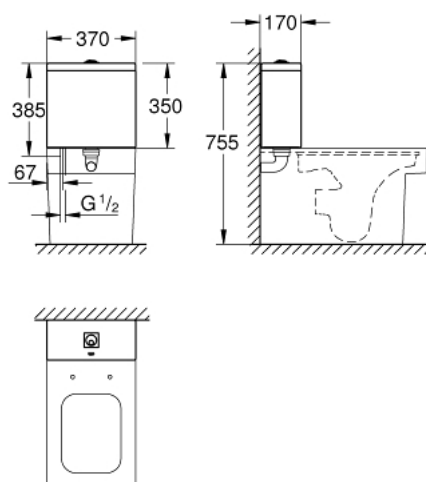

## 39 490 000 CUBE CERAMIC EXPOSED FLUSHING CISTERN FOR CLOSE COUPLED COMBINATION

### PRODUCT DESCRIPTION

- Colour: alpine white
- bottom inlet
- inlet and outlet concealed
- including flushing set GROHE AV1
- including fixation set
- sanitary ware

## 39 490 000 CUBE CERAMIC EXPOSED FLUSHING CISTERN FOR CLOSE COUPLED COMBINATION

**SELECT SPARE PART:** , March 2017 – now

- 1: Dual flush push button (Spare part-nr. 49538000)
- 2: Filling valve (Spare part-nr. 49540000)
- 3: Waste valve (Spare part-nr. 49539000)
- 4: Connector (Spare part-nr. 37119000)
- 5: Fixing bolt (Spare part-nr. 49022000)