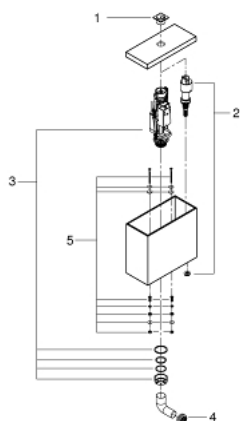

### PRODUCT DESCRIPTION

- Colour: alpine white
- bottom inlet
- inlet and outlet concealed
- including flushing set GROHE AV1
- including fixation set
- sanitary ware

## 39 490 000 CUBE CERAMIC EXPOSED FLUSHING CISTERN FOR CLOSE COUPLED COMBINATION

**SELECT SPARE PART:** , March 2017 – now

- 1: Dual flush push button (Spare part-nr. 49538000)
- 2: Filling valve (Spare part-nr. 49540000)
- 3: Waste valve (Spare part-nr. 49539000)
- 4: Connector (Spare part-nr. 37119000)
- 5: Fixing bolt (Spare part-nr. 49022000)