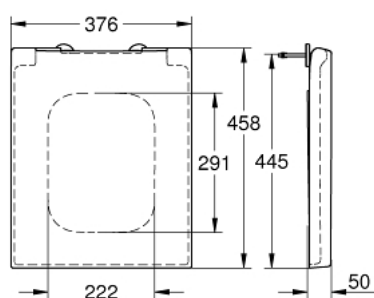

### PRODUCT DESCRIPTION

- Colour: alpine white
- with lid
- quick release function
- detachable
- material: Duroplast
- including fixation set
- stainless steel hinges
- easy fixation from above
- weight bearing capacity 150 kg
- compatible with all Cube Ceramic bowls