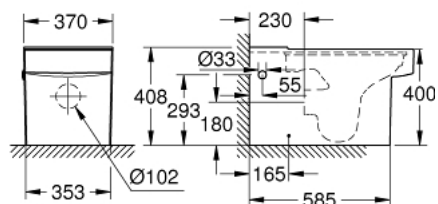

## 39 484 00H CUBE CERAMIC FLOOR STANDING WC FOR CLOSE COUPLED COMBINATION

### PRODUCT DESCRIPTION

- Colour: alpine white
- close coupled
- universal trap for horizontal and vertical outlet
- rimless
- flush volume 3/4.5 l
- including fixation set
- cistern to be ordered separately
- sanitary ware
- fully skirted with invisible fixation
- GROHE HyperClean antibacterial glazing
- GROHE AquaCeramic antistick coating
- compatible with seat and cover 39 488 000 (soft close)

## 39 484 00H CUBE CERAMIC FLOOR STANDING WC FOR CLOSE COUPLED COMBINATION

**SELECT SPARE PART:** , March 2017 – now

1: Mounting set (Spare part-nr. 49516000)

2: Plug (Spare part-nr. 49541000)