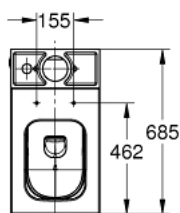

## 39 484 00H CUBE CERAMIC FLOOR STANDING WC FOR CLOSE COUPLED COMBINATION

### PRODUCT DESCRIPTION

- Colour: alpine white
- close coupled
- universal trap for horizontal and vertical outlet
- rimless
- flush volume 3/4.5 l
- including fixation set
- cistern to be ordered separately
- sanitary ware
- fully skirted with invisible fixation
- GROHE HyperClean antibacterial glazing
- GROHE AquaCeramic antistick coating
- compatible with seat and cover 39 488 000 (soft close)