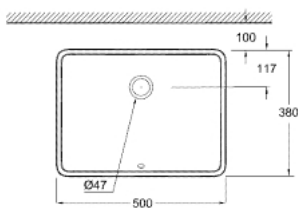

### PRODUCT DESCRIPTION

- Colour: alpine white
- installation from below
- with overflow
- 492 x 370 mm
- including fixation set
- sanitary ware
- GROHE HyperClean antibacterial glazing
- GROHE AquaCeramic antistick coating