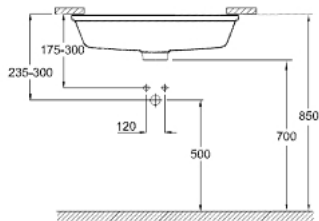

### PRODUCT DESCRIPTION

- Colour: alpine white
- installation from below
- with overflow
- 492 x 370 mm
- including fixation set
- sanitary ware
- GROHE HyperClean antibacterial glazing
- GROHE AquaCeramic antistick coating

39 480 00H **CUBE CERAMIC UNDER-COUNTER WASH BASIN 50**

**SELECT SPARE PART:** , March 2017 – now

1: Mounting set (Spare part-nr. 49518000)