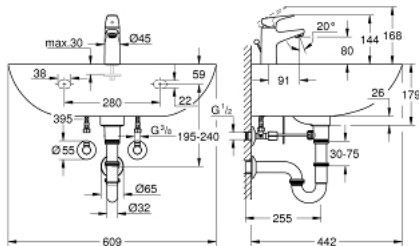

39 472 000 BAU CERAMIC BUNDLE WASH BASIN 60 + START FLOW SINGLE-LEVER BASIN MIXER

PRODUCT DESCRIPTION (1/2)

- Colour: alpine white
- consisting of:
 - Bau Ceramic wash basin 60 (39 421 000)
 - wall hung
 - 1 hole punched
 - with overflow
 - 609 x 442 mm
 - sanitary ware
 - single hole installation
 - metal lever
 - GROHE SmoothControl 28 mm ceramic cartridge
 - GROHE LongLife finish
 - GROHE EcoJoy mousseur 5.7 l/min
 - rapid installation system
 - pop-up waste set 1 1/4"
 - flexible connection hoses
 - mounting set
 - brand: TOX
 - Angle valve 1/2" (22 039 000)
 - self-sealing connection thread
 - wall connection 1/2"
 - outlet 3/8"
 - with length compensation
 - with compression nut Ø 10 mm
 - water protected spindle shutoff, brass, with grease chamber and double o-ring sealing
 - long connecting shaft
 - ergonomic metal handle
 - marking: neutral
 - metal push-on escutcheon Ø 55 mm
 - GROHE LongLife finish
 - P-trap 1 1/4" (28 947 000)
 - for basins

Pure Freude
an Wasser

39 472 000 **BAU CERAMIC BUNDLE WASH BASIN 60 + START FLOW SINGLE-LEVER BASIN MIXER**

PRODUCT DESCRIPTION (2/2)

- wall connection
- sliding escutcheon