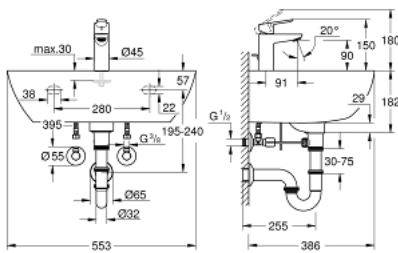

39 471 000 BAU CERAMIC BUNDLE WASH BASIN 55 + START EDGE SINGLE-LEVER BASIN MIXER

PRODUCT DESCRIPTION (1/2)

- Colour: alpine white
- consisting of:
 - Bau Ceramic wash basin 55 (39 440 000)
 - wall hung
 - 1 hole punched
 - with overflow
 - 553 x 386 mm
 - sanitary ware
- Start Edge single-lever basin mixer (23 342 000)
- single hole installation
- metal lever
- GROHE SmoothControl 28 mm ceramic cartridge
- GROHE LongLife finish
- GROHE EcoJoy mousseur 5.7 l/min
- rapid installation system
- pop-up waste set 1 1/4"
- flexible connection hoses
- mounting set
- brand: TOX
- hanger bolts M10 x 140
- Angle valve 1/2" (22 039 000)
- self-sealing connection thread
- wall connection 1/2"
- outlet 3/8"
- with length compensation
- with compression nut Ø 10 mm
- water protected spindle shutoff, brass, with grease chamber and double o-ring sealing
- long connecting shaft
- ergonomic metal handle
- marking: neutral
- metal push-on escutcheon Ø 55 mm
- GROHE LongLife finish

Pure Freude
an Wasser

39 471 000 **BAU CERAMIC BUNDLE WASH BASIN 55 + START EDGE SINGLE-LEVER BASIN MIXER**

PRODUCT DESCRIPTION (2/2)

- P-trap 1 1/4" (28 947 000)
- for basins
- wall connection
- sliding escutcheon