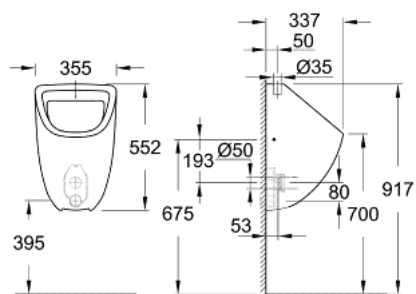

39 439 000 **BAU CERAMIC URINAL**

PRODUCT DESCRIPTION

- Colour: alpine white
- top inlet
- class 1, full flush 1 l
- including fixation set
- sanitary ware
- for installation please order urinal trap 39 732 000 (horizontal outlet) or 39 733 000 (vertical outlet), sold separately

39 439 000 **BAU CERAMIC URINAL**

SELECT SPARE PART: , June 2016 – now

1: Mounting set (Spare part-nr. 49025000)