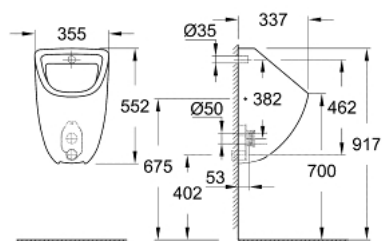

39 438 000 **BAU CERAMIC URINAL**

PRODUCT DESCRIPTION

- Colour: alpine white
- concealed inlet
- class 1, full flush 1 l
- including fixation set
- sanitary ware
- for installation please order urinal trap 39 732 000 (horizontal outlet) or 39 733 000 (vertical outlet), sold separately
- not compatible with temperature sensor 39 367 000

39 438 000 **BAU CERAMIC URINAL**

SELECT SPARE PART: , June 2016 – now

1: Mounting set (Spare part-nr. 49025000)