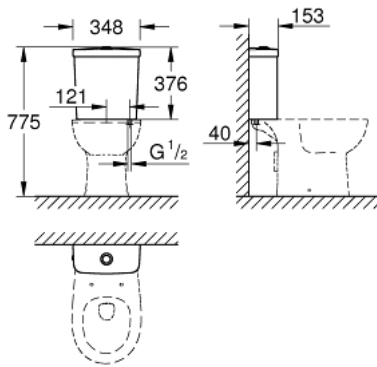

39 436 000 BAU CERAMIC EXPOSED FLUSHING CISTERN

PRODUCT DESCRIPTION

- Colour: alpine white
- bottom inlet
- inlet and outlet concealed
- including flushing set
- sanitary ware

39 436 000 BAU CERAMIC EXPOSED FLUSHING CISTERN

SELECT SPARE PART: , June 2016 – now

- 1: Dual flush push button (Spare part-nr. 49526000)
- 2: Filling valve (Spare part-nr. 49023000)
- 3: Discharge valve for Bau Ceramic cistern (Spare part-nr. 49061000)
- 4: Rubber sealing (Spare part-nr. 49021000)
- 5: Fixing bolt (Spare part-nr. 49022000)