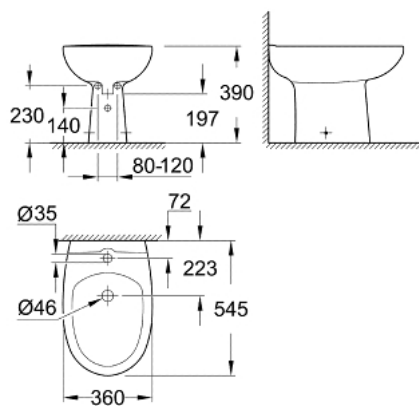

39 432 000 BAU CERAMIC FLOOR STANDING BIDET

PRODUCT DESCRIPTION

- Colour: alpine white
- 1 hole punched
- with overflow
- including fixation set
- sanitary ware

39 432 000 **BAU CERAMIC FLOOR STANDING BIDET**

SELECT SPARE PART: , June 2016 – now

1: Mounting set (Spare part-nr. 49516000)