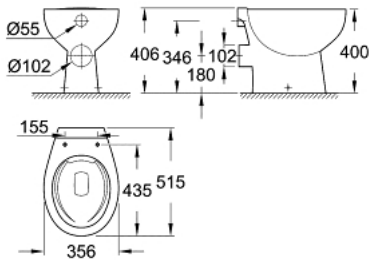

39 430 000 BAU CERAMIC FLOOR STANDING WC

PRODUCT DESCRIPTION

- Colour: alpine white
- wash down
- rimless
- horizontal outlet
- class 1, full flush 6 l according to EN997
- flushes with 3 l for small flush
- including fixation set
- sanitary ware
- compatible with seat and cover 39 492 000 (standard), 39 493 000 (soft close) and 39 898 000 (slim seat soft close)

39 430 000 **BAU CERAMIC FLOOR STANDING WC**

SELECT SPARE PART: , June 2016 – now

1: Mounting set (Spare part-nr. 49516000)