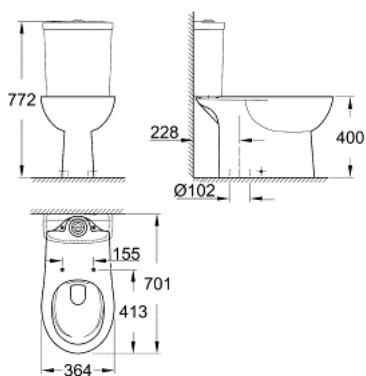

39 429 000 BAU CERAMIC FLOOR STANDING WC FOR CLOSE COUPLED COMBINATION

PRODUCT DESCRIPTION

- Colour: alpine white
- wash down
- rimless
- vertical outlet, concealed
- class 1, full flush 6 l according to EN997
- flushes with 3 l for small flush
- including fixation set
- cistern to be ordered separately
- sanitary ware
- compatible with seat and cover 39 492 000 (standard), 39 493 000 (soft close) and 39 923 000 (slim seat soft close)

39 429 000 **BAU CERAMIC FLOOR STANDING WC FOR CLOSE COUPLED COMBINATION**

SELECT SPARE PART: , June 2016 – now

1: Mounting set (Spare part-nr. 49516000)