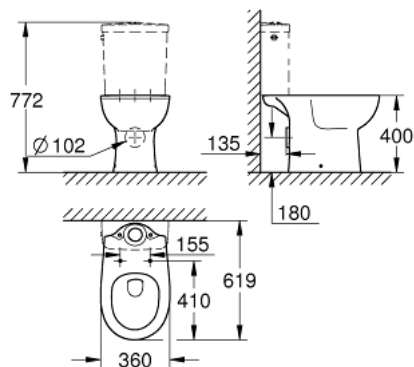

39 428 000 BAU CERAMIC FLOOR STANDING WC FOR CLOSE COUPLED COMBINATION

PRODUCT DESCRIPTION

- Colour: alpine white
- wash down
- boxed rim
- horizontal outlet
- class 1, full flush 6 l according to EN997
- flushes with 3 l for small flush
- including fixation set
- cistern to be ordered separately
- sanitary ware
- compatible with seat and cover 39 492 000 (standard) or 39 493 000 (soft close)

39 428 000 **BAU CERAMIC FLOOR STANDING WC FOR CLOSE COUPLED COMBINATION**

SELECT SPARE PART: , June 2016 – now

1: Mounting set (Spare part-nr. 49516000)