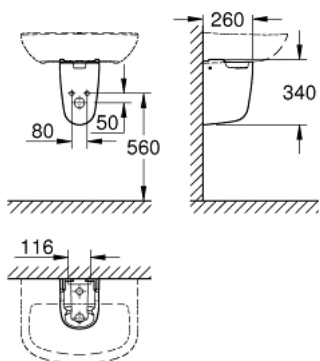

39 426 000 **BAU CERAMIC HALF PEDESTAL**

PRODUCT DESCRIPTION

- Colour: alpine white
- including fixation set
- sanitary ware
- suitable for all Bau and BauEdge Ceramic wash basins except 39 424 000 and 39 806 000

39 426 000 **BAU CERAMIC HALF PEDESTAL**

SELECT SPARE PART: , June 2016 – now

1: Mounting set (Spare part-nr. 49025000)