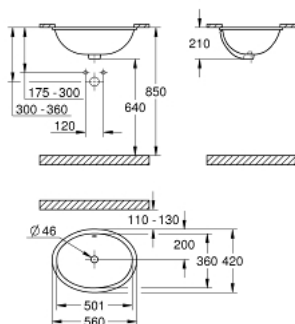

39 423 000 **BAU CERAMIC UNDER-COUNTER WASH BASIN 55**

PRODUCT DESCRIPTION

- Colour: alpine white
- installation from below
- with overflow
- 560 x 420 mm
- sanitary ware

39 423 000 **BAU CERAMIC UNDER-COUNTER WASH BASIN 55**

SELECT SPARE PART: , June 2016 – now

1: Mounting set (Spare part-nr. 49518000)