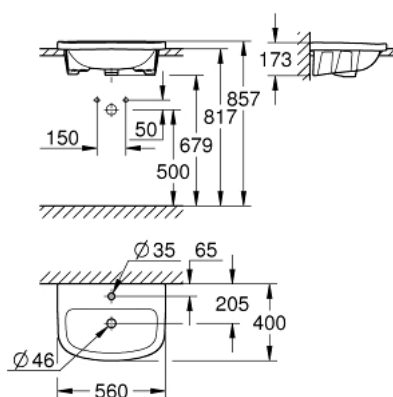

### PRODUCT DESCRIPTION

- Colour: alpine white
- built-in
- 1 hole punched
- with overflow
- 560 x 400 mm
- sanitary ware

## 39 422 000 **BAU CERAMIC COUNTER BASIN 55**

**SELECT SPARE PART:** , June 2016 – now

1: Mounting set (Spare part-nr. 49512000)