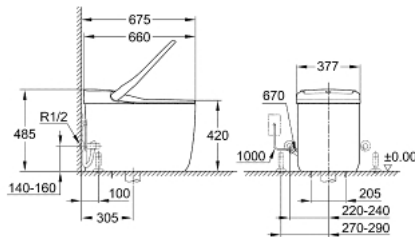

39 355 SH0 GROHE SENSIA ARENA SHOWER TOILET COMPLETE SYSTEM, FLOORSTANDING

PRODUCT DESCRIPTION (1/2)

- Colour: alpine white
- GROHE Hygiene Clean: with antibacterial glazing HyperClean (SIAA Kokin Japanese standard compliant) and non-stick coating AquaCeramic
- GROHE power flush: rimless siphon jet WC with GROHE Triple Vortex flushing technology
- GROHE Skin Clean:
 - 2 dedicated adjustable spray arms (1 for anal area, 1 for front spray)
 - separate water way for front spray
 - oscillating spray (automatic forward and reverse motion of the spray)
 - pulsating spray for massage
 - adjustable spray intensity
 - automatic pre- and post-rinsing of spray nozzle with fresh water
 - integrated instant heater provides unlimited warm water
 - adjustable temperature
- Additional functions:
 - warm air dryer with adjustable temperature
 - odor extraction with filter
 - heated WC seat with automatic opening/close function
 - infra-red user detection
 - seat control panel operation
 - power switch

39 355 SH0 GROHE SENSIA ARENA SHOWER TOILET COMPLETE SYSTEM, FLOORSTANDING

PRODUCT DESCRIPTION (2/2)

- inside bowl night light
- remote control
- smart phone app for iOS and Android
- music unit
- includes:
 - drain socket for floor mounting
 - manual remote controller with wall-mounted holder
 - active carbon filter for odour absorption
 - nozzle guard
- pressure 0.1 - 0.75 MPa (0.1 - 7.5 bar)
- nominal voltage 220-240 V AC
- main frequency 50-60 Hz
- type of protection IPX4