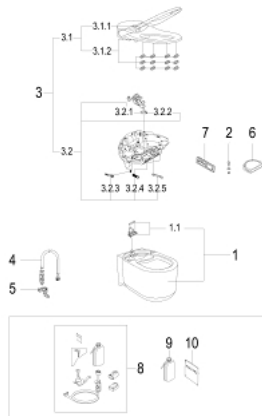

39 354 SH1 GROHE SENSIA ARENA SHOWER TOILET COMPLETE SYSTEM FOR CONCEALED FLUSHING CISTERNS, WALL-HUNG

SELECT SPARE PART: , August 2017 – now

1. 1: WC ceramic (Spare part-nr. 14937000)
   - 1.1: Fixing member rear (Spare part-nr. 14969000)
   - 2: Anti-theft screw (Spare part-nr. 14972000)
   - 3: E-bidet unit (Spare part-nr. 14976000)
   - 3.1: Cover (Spare part-nr. 14979000)
   - 3.1.1: WC lid (Spare part-nr. 14925SH0)
   - 3.1.2: WC seat (Spare part-nr. 14924SH0)
   - 3.2: Base plate assembly (Spare part-nr. 14978000)
   - 3.2.1: Spray (Spare part-nr. 14929000)
   - 3.2.2: Spray (Spare part-nr. 14928000)
   - 3.2.3: Filter (Spare part-nr. 14927000)
   - 3.2.4: Air filter (Spare part-nr. 14933000)
   - 3.2.5: Nozzle guard (Spare part-nr. 14930000)
   - 4: Connection hose assembly (Spare part-nr. 14974000)
   - 5: Hose clip (Spare part-nr. 14971000)
   - 6: Splash protection (Spare part-nr. 14936000)
   - 7: Remote control (Spare part-nr. 14926001)
   - 7: Remote control (Spare part-nr. 14926002)
   - 8: Descaling kit (Spare part-nr. 46978001)*
   - 9: Descaler bottle (Spare part-nr. 46979000)*
   - 10: Descaler for shower toilet (Spare part-nr. 4697700M)*
2. Optional accessories