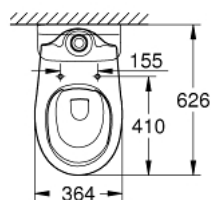

### PRODUCT DESCRIPTION

- Colour: alpine white
- wash down
- rimless
- horizontal outlet
- class 1, full flush 6 l according to EN997
- flushes with 3 l for small flush
- including fixation set
- cistern to be ordered separately
- sanitary ware
- compatible with seat and cover 39 492 000 (standard), 39 493 000 (soft close) and 39 923 000 (slim seat soft close)