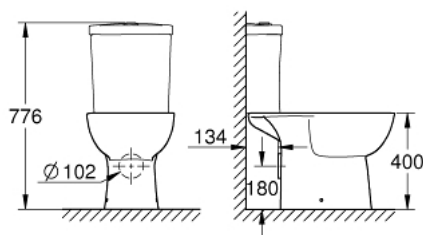

## 39 349 000 BAU CERAMIC FLOOR STANDING WC FOR CLOSE COUPLED COMBINATION

### PRODUCT DESCRIPTION

- Colour: alpine white
- wash down
- rimless
- horizontal outlet
- class 1, full flush 6 l according to EN997
- flushes with 3 l for small flush
- including fixation set
- cistern to be ordered separately
- sanitary ware
- compatible with seat and cover 39 492 000 (standard), 39 493 000 (soft close) and 39 923 000 (slim seat soft close)